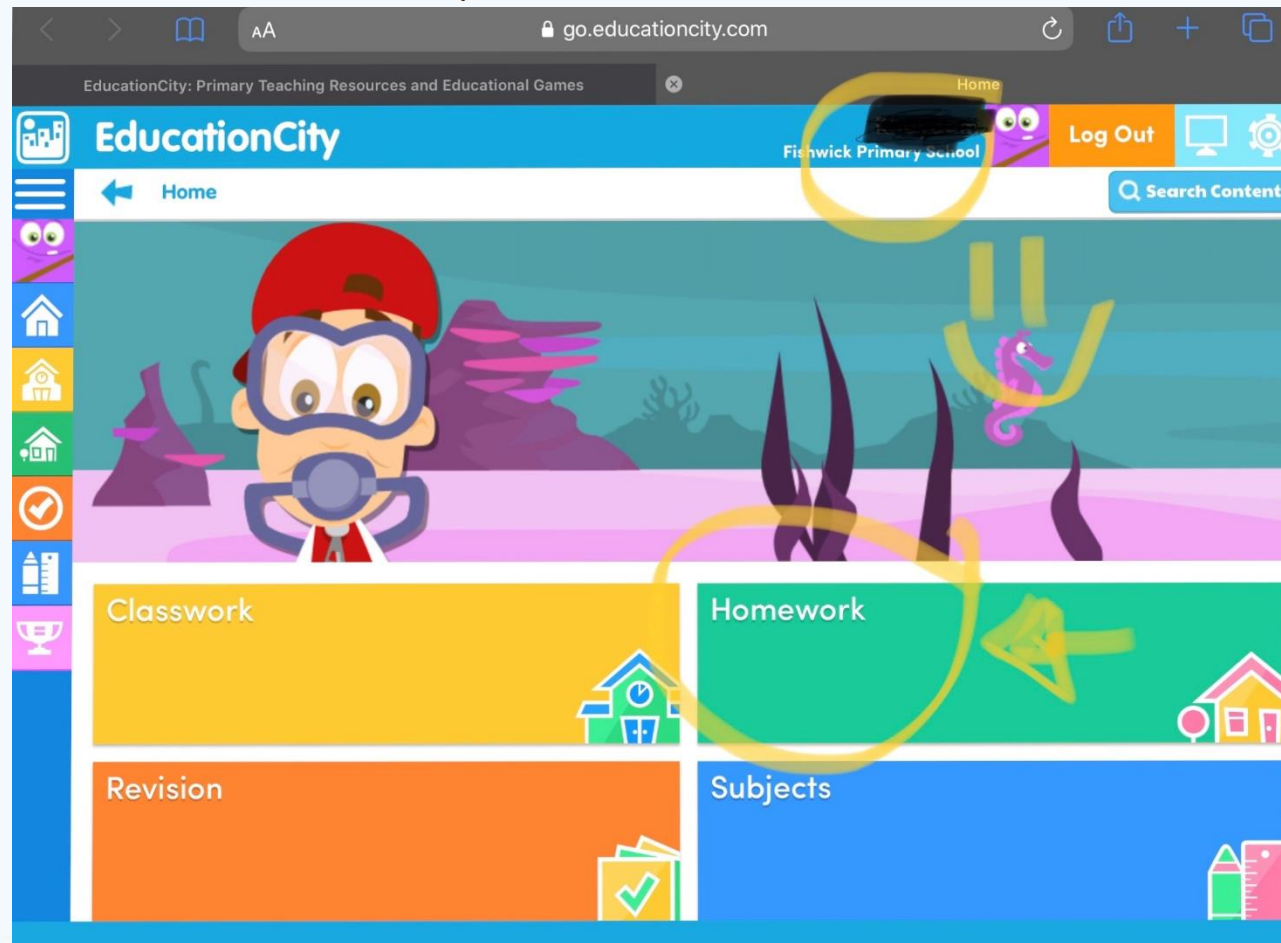

The screenshot shows the EducationCity login page in a web browser. The browser's address bar displays 'go.educationcity.com'. The page header includes the EducationCity logo and the text 'Log in to EducationCity'. The main content area features a 'Log in to EducationCity' heading with a right-pointing arrow icon and a help icon. Below this is a 'Username and Password' section with three input fields: 'Username' (with a person icon), 'Password' (with a key icon), and 'Country' (with a globe icon). The 'Country' field is set to 'England'. A 'Log In' button is located to the right of the input fields. A purple cartoon character with a red hat and a shovel is positioned in the bottom right corner. At the bottom of the page, there is a 'Single Sign-On' link with an information icon. Three yellow checkmarks are placed to the left of the input fields, and yellow circles highlight the 'Username', 'Password', 'Country', and 'Log In' elements.

EducationCity

Log in to EducationCity

Username and Password

Username  
Enter Username

Password  
Enter Password

Country  
England

Forgotten your login details?

Log In

Single Sign-On

From the home screen click on 'Homework' for the activities set for home learning. Or you can look for games to play by choosing 'subjects'.

You will find activities to complete in the 'homework' tab. Click on them to play the games.

The screenshot shows a student dashboard interface. At the top, there is a navigation bar with a home icon, a back arrow, and the text "Home > MyCity". On the right side of the navigation bar is a search bar labeled "Search Content". Below the navigation bar is a header section featuring a cartoon boy's face and a speech bubble that says "A collection of tasks that have been set especially for you to complete." To the right of the speech bubble are illustrations of school supplies like a pink notebook, a yellow pencil, a green notebook, and a purple folder.